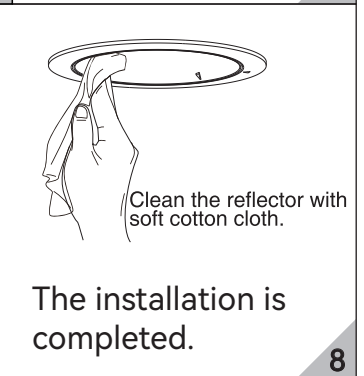

Installation: