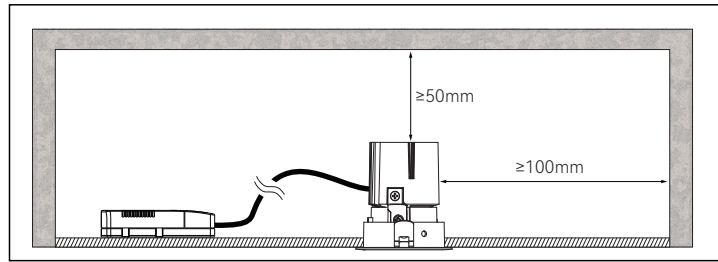

## Ying series

Suitable for Ceiling thickness 5~20mm.

| Model   | Power         | Products Size | Cut out |
|---------|---------------|---------------|---------|
| 1601LED | 5W / 7W / 10W | φ60xH67mm     | φ55mm   |
| 1602LED | 5W / 7W / 10W | φ60xH72mm     | φ55mm   |